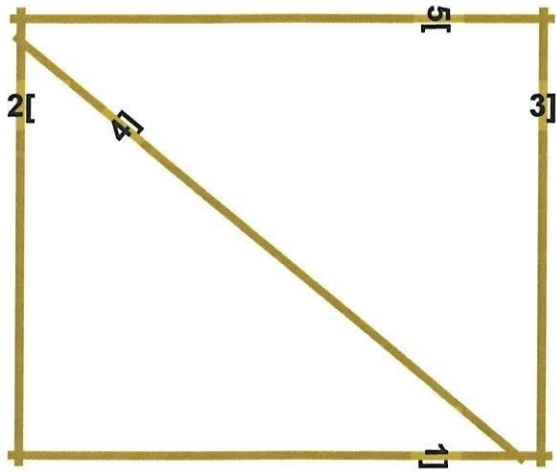

Part name	Quantity
FW 2	1
D	4
Frame	3
S1	4
FW1	1
RF	8
Door	1
Window	2
Side window	optional

Attention!

Greenhouse frame is meant to be mounted on foundation. During winter season snow cover from greenhouse roof needs to be cleared and install temporary wooden support beams if needed.

Greenhouse COMFORT 2x4 meter				
Rasēja		20.03.2024	Specification	
Pasūtītājs				
			Lapa 2	

COMFORT 2x4m

Panel Drawing: FW1.1

Drawing	D	Quantity	4	Screws	12
---------	---	----------	---	--------	----

Item ID	QTY	Length
2,3	2	~ 803.7 mm
4	1	~ 1162.0 mm
1,5	2	~ 947.9 mm
Meterage		4.665

[Bracket indicates the orientation of the profile

Greenhouse COMFORT 2x4 meter					
Rasēja		20.03.2024	Frame set: D		
Pasūtītājs					Lapa 4

Drawing	Frame	Quantity	3	Screws	18
---------	-------	----------	---	--------	----

Item ID	QTY	Length
1,2	2	~ 1514.9 mm
3	1	~ 710.7 mm
4,7	2	~ 1295.9 mm
5	1	~ 540.0 mm
6	1	~ 709.7 mm
Meterage		7.582

[Bracket indicates the orientation of the profile

Greenhouse COMFORT 2x4 meter					
Rasēja		20.03.2024	Frame set: Frame		
Pasūtītājs					Lapa 5