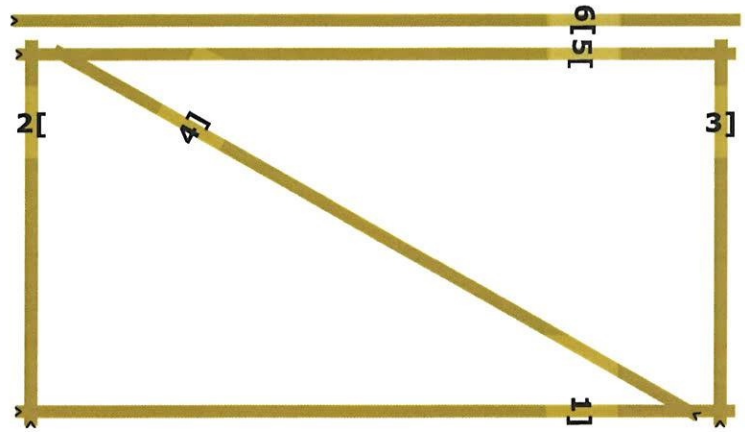

Item ID	QTY	Length
1,2	2	~ 1514.9 mm
3	1	~ 710.7 mm
4,7	2	~ 1295.9 mm
5	1	~ 540.0 mm
6	1	~ 709.7 mm
Meterage		7.582

[Bracket indicates the orientation of the profile

Greenhouse COMFORT 2x4 meter					
Rasēja		20.03.2024	Frame set: Frame		
Pasūtītājs					Lapa 5

Item ID	QTY	Length
2,3	2	508.0 mm
4	1	~ 943.9 mm
1,5	2	~ 888.0 mm
Meterage		3.736

[Bracket indicates the orientation of the profile

Greenhouse COMFORT 2x4 meter					
Rasēja			20.03.2024		Frame set: Window
Pasūtītājs					
					Lapa 10

Additional side window installation for greenhouse

Greenhouse COMFORT 2x4 meter				
Rasēja		20.03.2024		Side window installation
Pasūtītājs				Lapa 15

Drawing	Greenhouse side window	Quantity	optional	Screws	12
----------------	-------------------------------	-----------------	-----------------	---------------	-----------

Item ID	QTY	Length
2,3	2	508.0 mm
4	1	~ 969.8 mm
1,5	2	~ 938.0 mm
6	1	~ 950.0 mm
Meterage		4.812

- 1. Install window part Nr.6 at your desired height between greenhouse frames "Frame" using the brackets included in package**
- 2. Screw side window "SW" to part Nr.6 using hinges and screws included in the package**