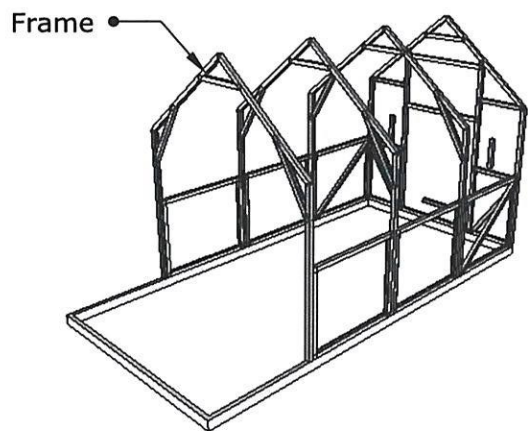

Part name	Quantity
FW 2	1
D	4
Frame	3
S1	4
FW1	1
RF	8
Door	1
Window	2
Side window	optional

Attention!

Greenhouse frame is meant to be mounted on foundation. During winter season snow cover from greenhouse roof needs to be cleared and install temporary wooden support beams if needed.

[Bracket indicates the orientation of the profile

Greenhouse COMFORT 2x4 meter					
Rasēja		20.03.2024	Frame set: Door		
Pasūtītājs					Lapa 9

Drawing	Window	Quantity	2	Screws	12
----------------	--------	-----------------	---	---------------	----

Item ID	QTY	Length
2,3	2	508.0 mm
4	1	~ 943.9 mm
1,5	2	~ 888.0 mm
Meterage		3.736

[Bracket indicates the orientation of the profile

Greenhouse COMFORT 2x4 meter					
Rasēja			20.03.2024		Frame set: Window
Pasūtītājs					
					Lapa 10

Greenhouse COMFORT 2x4 meter				
Rasēja		20.03.2024	Assembly: Left view	
Pasūtītājs				Lapa 11

Greenhouse COMFORT 2x4 meter

Rasēja

20.03.2024

Assembly step 1-4

Pasūtītājs

Greenhouse COMFORT 2x4 meter

Rasēja