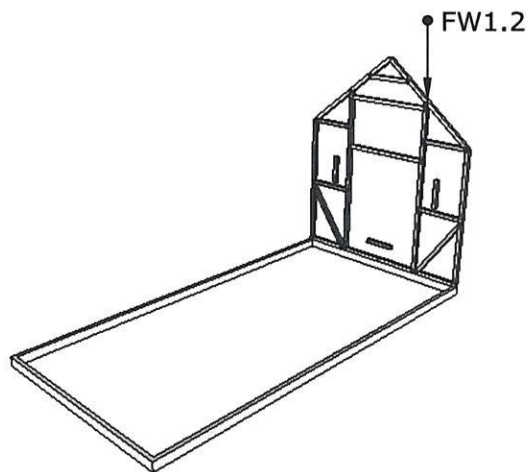

Greenhouse COMFORT 2x4 meter

Rasēja

20.03.2024

Assembly step 1-4

Pasūtītājs