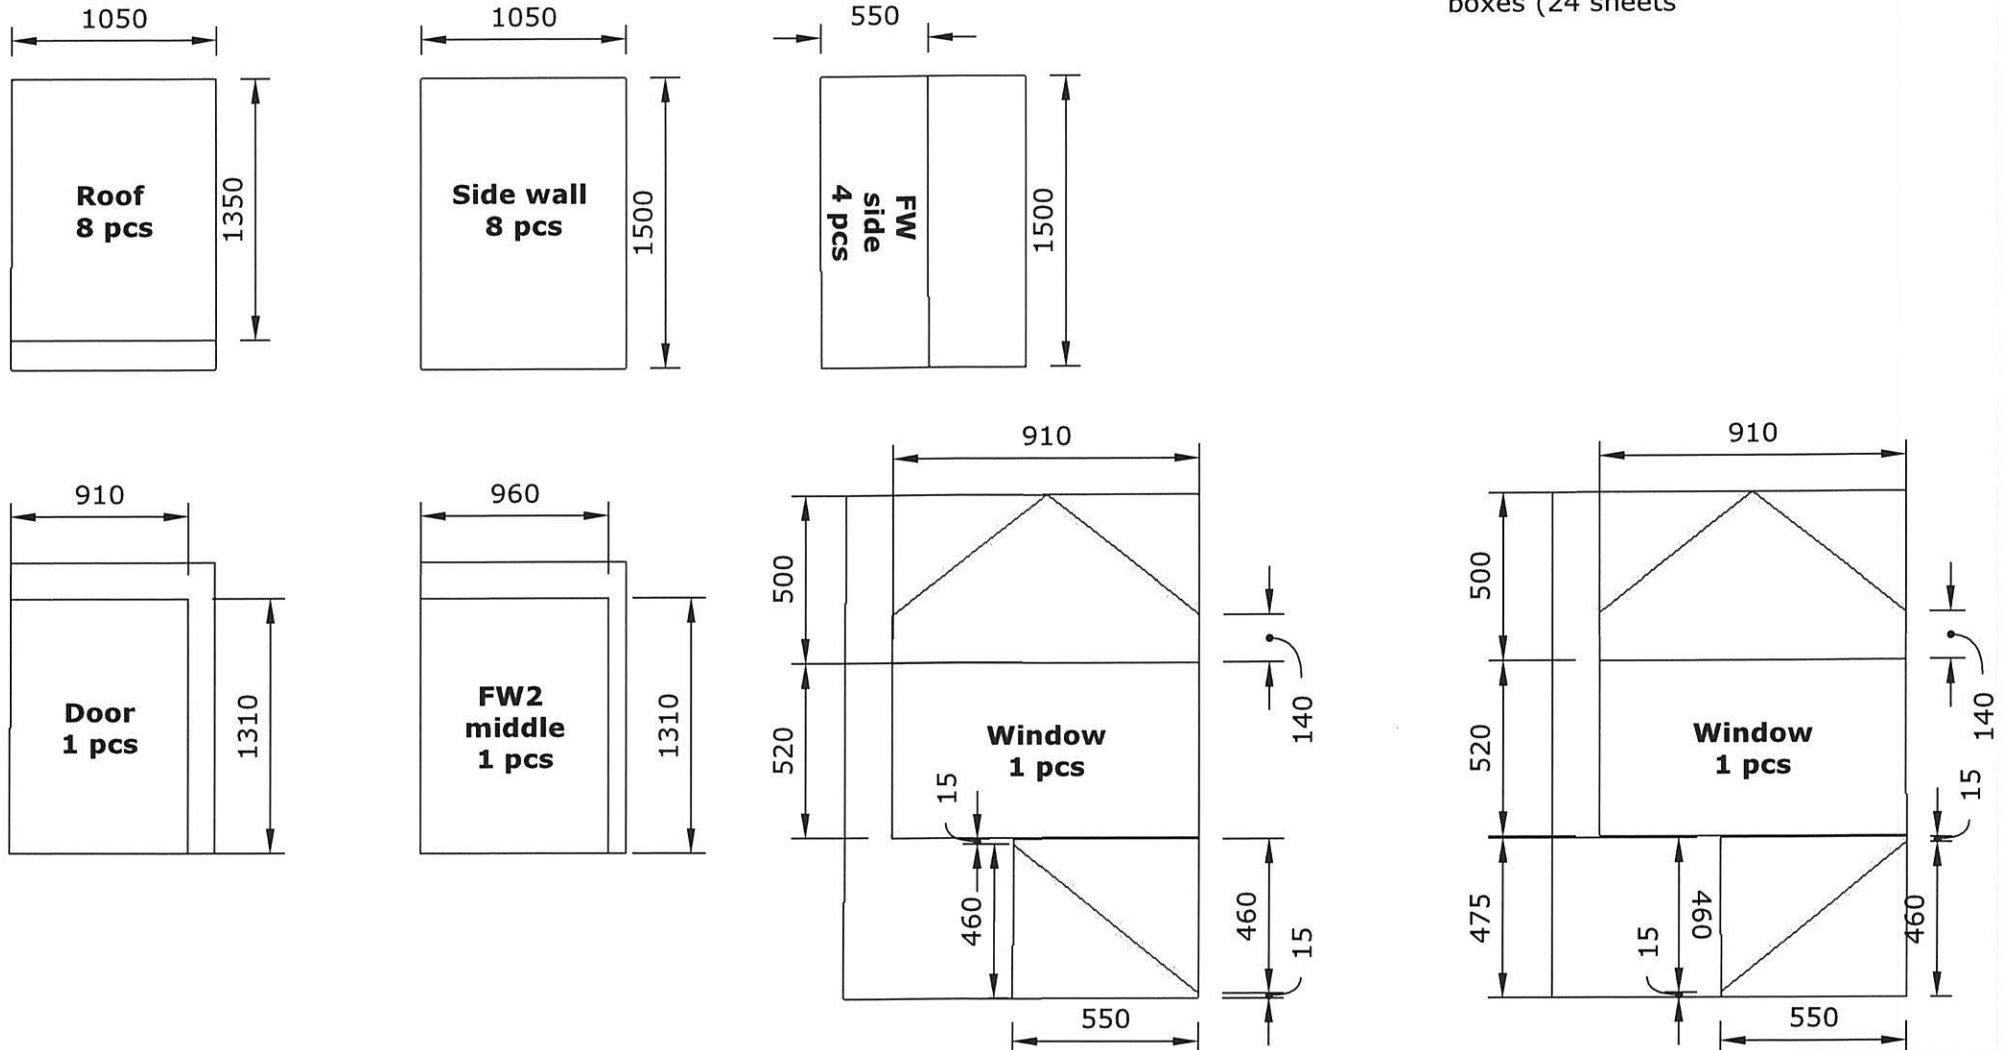

Item ID	QTY	Length
2,3	2	508.0 mm
4	1	~ 943.9 mm
1,5	2	~ 888.0 mm
Meterage		3.736

[Bracket indicates the orientation of the profile

Greenhouse COMFORT 2x4 meter					
Rasēja			20.03.2024		Frame set: Window
Pasūtītājs					
					Lapa 10

Item ID	QTY	Length
2,3	2	508.0 mm
4	1	~ 969.8 mm
1,5	2	~ 938.0 mm
6	1	~ 950.0 mm
Meterage		4.812

- 1. Install window part Nr.6 at your desired height between greenhouse frames "Frame" using the brackets included in package**
- 2. Screw side window "SW" to part Nr.6 using hinges and screws included in the package**

Greenhouse COMFORT 2x4 meter				
Rasēja		20.03.2024	Side window installation	
Pasūtītājs				
			Lapa 16	

[Bracket indicates the orientation of the profile

Greenhouse COMFORT 2x4 meter					
Rasēja			20.03.2024		Polycarbonate layout un cut sheets
Pasūtītājs					

Pre cut polycarbonate

Cut to size polycarbonate (1 boxes= 12 sheets /1,5x1,05) + polycarbonate for window) - total of 2 boxes (24 sheets)

Greenhouse COMFORT 2x4 meter			AVERTO	
Rasēja		20.03.2024	Polycarbonate lay out - cut to size	
Pasūtītājs				
			Lapa 18	