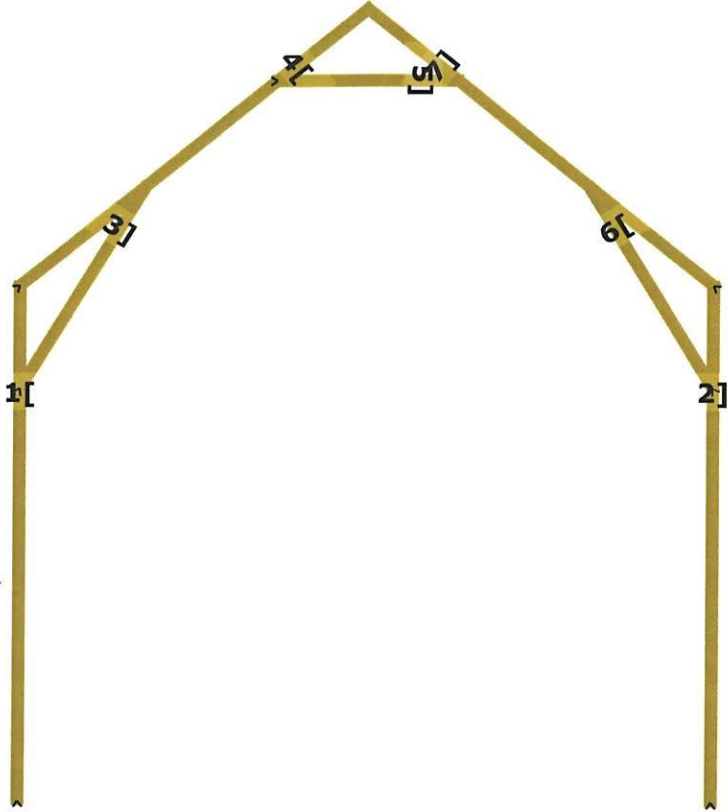

Part name	Quantity
FW 2	1
D	4
Frame	3
S1	4
FW1	1
RF	8
Door	1
Window	2
Side window	optional

Attention!

Greenhouse frame is meant to be mounted on foundation. During winter season snow cover from greenhouse roof needs to be cleared and install temporary wooden support beams if needed.

Greenhouse COMFORT 2x4 meter				
Rasēja		20.03.2024	Specification	
Pasūtītājs				
			Lapa 2	

COMFORT 2x4m

Panel Drawing: FW1.1

Drawing	D	Quantity	4	Screws	12
---------	---	----------	---	--------	----

Item ID	QTY	Length
2,3	2	~ 803.7 mm
4	1	~ 1162.0 mm
1,5	2	~ 947.9 mm
Meterage		4.665

Item ID	QTY	Length
1,2	2	~ 1514.9 mm
3	1	~ 710.7 mm
4,7	2	~ 1295.9 mm
5	1	~ 540.0 mm
6	1	~ 709.7 mm
Meterage		7.582

[Bracket indicates the orientation of the profile

Greenhouse COMFORT 2x4 meter					
Rasēja		20.03.2024	Frame set: Frame		
Pasūtītājs					Lapa 5

Drawing	S1	Quantity	4	Screws	8
---------	----	----------	---	--------	---

Item ID	QTY	Length
2,4	2	~ 803.7 mm
1,3	2	~ 947.9 mm
Meterage		3.503

[Bracket indicates the orientation of the profile

Greenhouse COMFORT 2x4 meter					
Rasēja		20.03.2024	Frame set: S1		
Pasūtītājs					Lapa 6