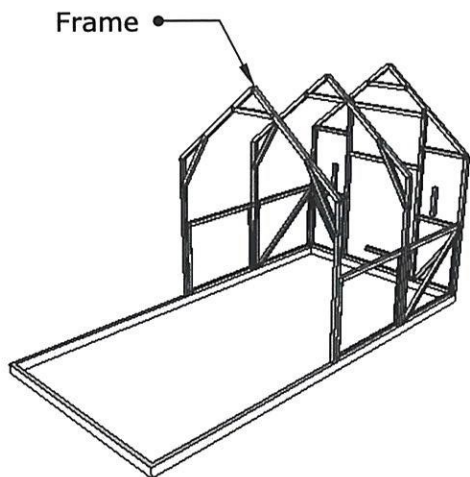

Part name	Quantity
FW 2	1
D	4
Frame	3
S1	4
FW1	1
RF	8
Door	1
Window	2
Side window	optional

Attention!

Greenhouse frame is meant to be mounted on foundation. During winter season snow cover from greenhouse roof needs to be cleared and install temporary wooden support beams if needed.

Item ID	QTY	Length
2,3	2	508.0 mm
4	1	~ 943.9 mm
1,5	2	~ 888.0 mm
Meterage		3.736

[Bracket indicates the orientation of the profile

Greenhouse COMFORT 2x4 meter					
Rasēja			20.03.2024		Frame set: Window
Pasūtītājs					
					Lapa 10

Greenhouse COMFORT 2x4 meter				
Rasēja		20.03.2024	Assembly: Left view	
Pasūtītājs				Lapa 11

Greenhouse COMFORT 2x4 meter

Rasēja

20.03.2024

Assembly step 1-4

Pasūtītājs

Greenhouse COMFORT 2x4 meter

Rasēja