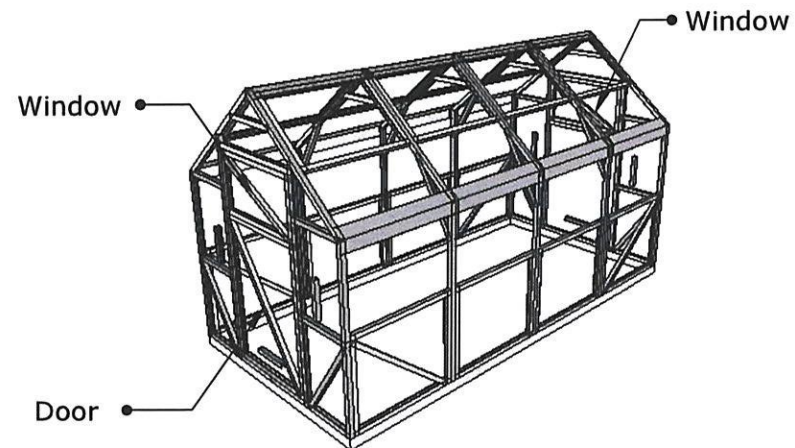

Greenhouse COMFORT 2x4 meter

Rasēja

20.03.2024

Assembly step 9-11

Pasūtītājs