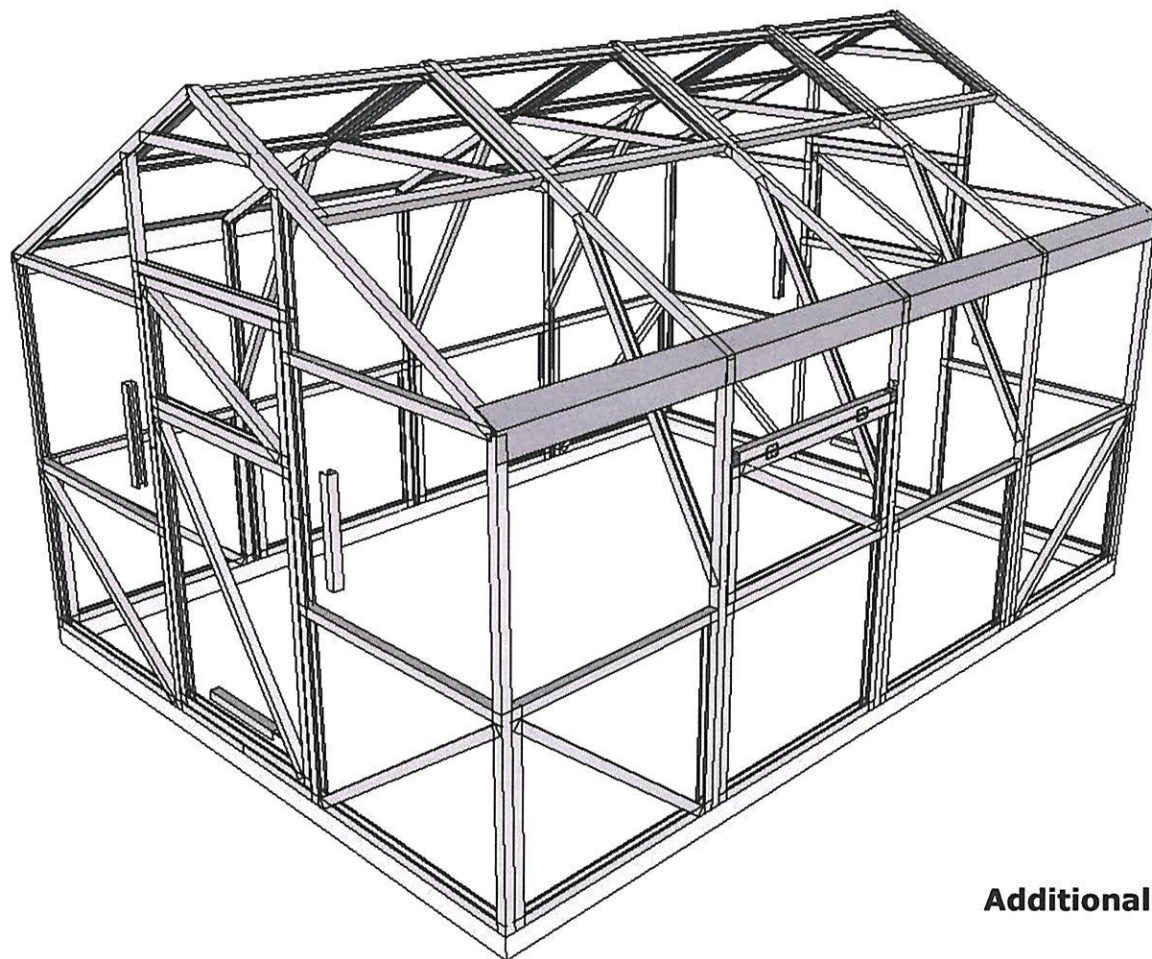

Part name	Quantity
FW 2	1
D	4
Frame	3
S1	4
FW1	1
RF	8
Door	1
Window	2
Side window	optional

Attention!

Greenhouse frame is meant to be mounted on foundation. During winter season snow cover from greenhouse roof needs to be cleared and install temporary wooden support beams if needed.

20.03.2024

Assembly step 5-8

Pasūtītājs

Greenhouse COMFORT 2x4 meter

Rasēja

20.03.2024

Assembly step 9-11

Pasūtītājs

Additional side window installation for greenhouse

Greenhouse COMFORT 2x4 meter				
Rasēja		20.03.2024		Side window installation
Pasūtītājs				Lapa 15

Drawing	Greenhouse side window	Quantity	optional	Screws	12
----------------	-------------------------------	-----------------	-----------------	---------------	-----------

Item ID	QTY	Length
2,3	2	508.0 mm
4	1	~ 969.8 mm
1,5	2	~ 938.0 mm
6	1	~ 950.0 mm
Meterage		4.812

- 1. Install window part Nr.6 at your desired height between greenhouse frames "Frame" using the brackets included in package**
- 2. Screw side window "SW" to part Nr.6 using hinges and screws included in the package**