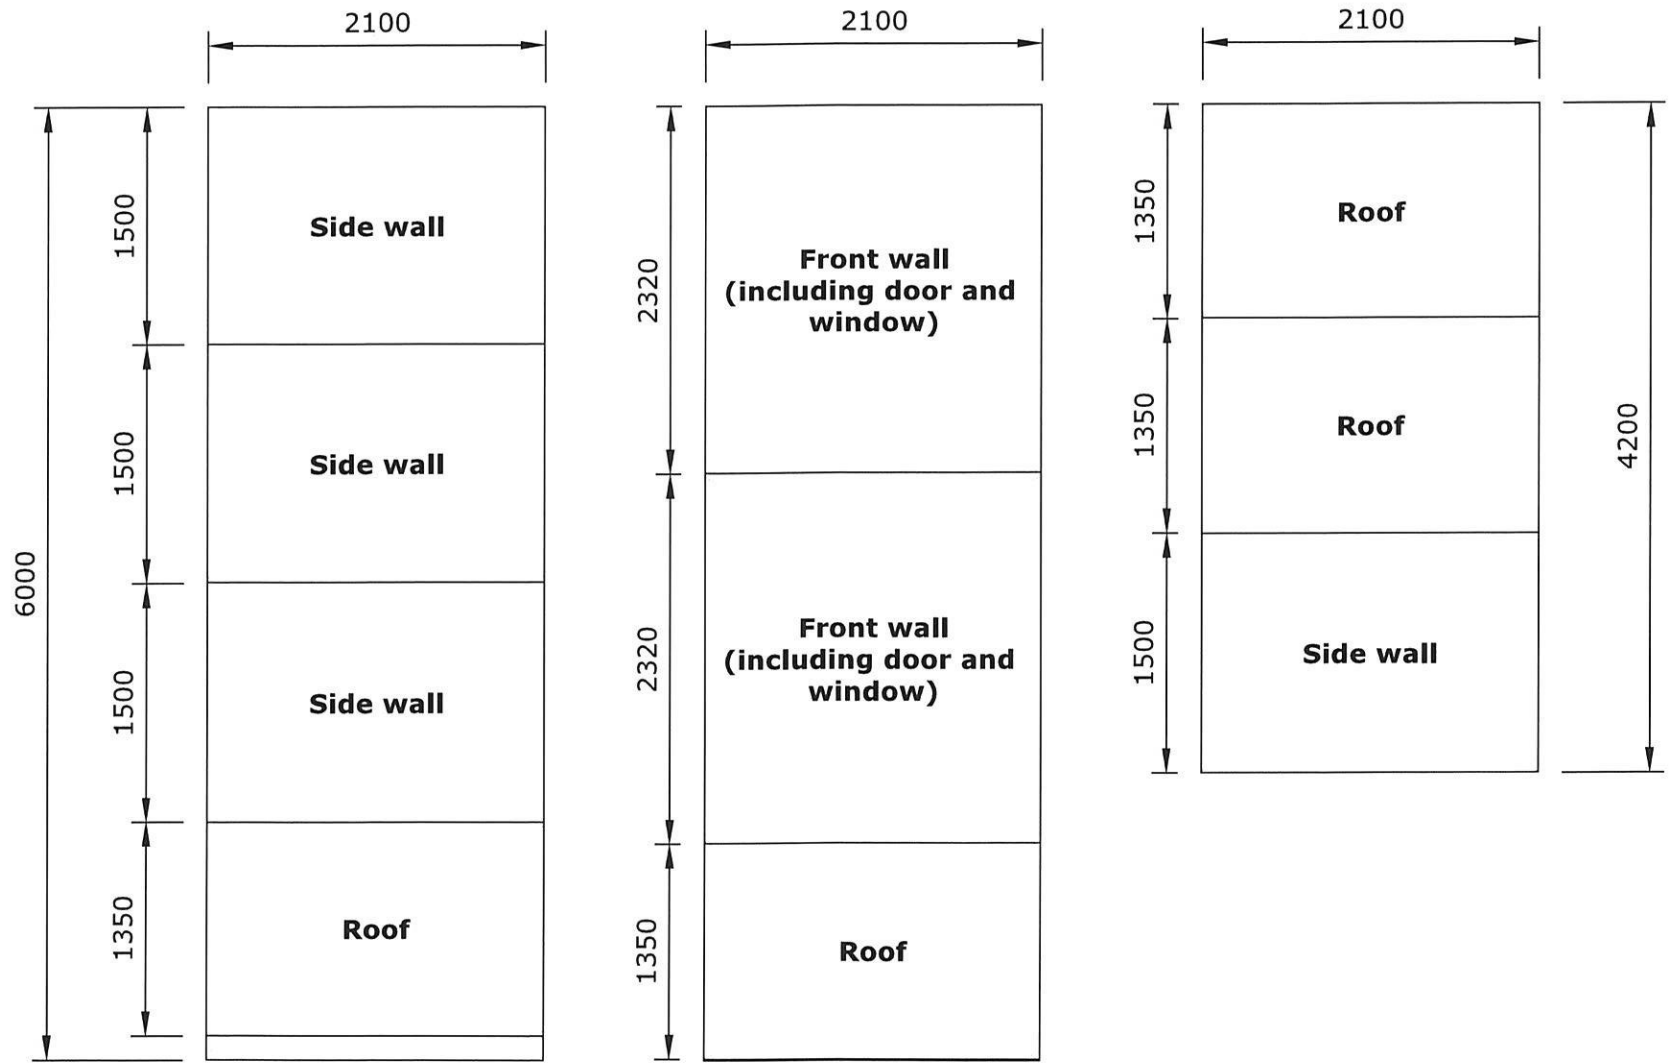

Item ID	QTY	Length
2,3	2	508.0 mm
4	1	~ 943.9 mm
1,5	2	~ 888.0 mm
Meterage		3.736

[Bracket indicates the orientation of the profile

Greenhouse COMFORT 2x4 meter					
Rasēja			20.03.2024		Frame set: Window
Pasūtītājs					
					Lapa 10

Additional side window installation for greenhouse

Greenhouse COMFORT 2x4 meter				
Rasēja		20.03.2024		Side window installation
Pasūtītājs				Lapa 15

Drawing	Greenhouse side window	Quantity	optional	Screws	12
----------------	-------------------------------	-----------------	-----------------	---------------	-----------

Item ID	QTY	Length
2,3	2	508.0 mm
4	1	~ 969.8 mm
1,5	2	~ 938.0 mm
6	1	~ 950.0 mm
Meterage		4.812

- 1. Install window part Nr.6 at your desired height between greenhouse frames "Frame" using the brackets included in package**
- 2. Screw side window "SW" to part Nr.6 using hinges and screws included in the package**

Greenhouse COMFORT 2x4 meter				
Rasēja		20.03.2024	Side window installation	
Pasūtītājs				
			Lapa 16	

[Bracket indicates the orientation of the profile

Greenhouse COMFORT 2x4 meter					
Rasēja			20.03.2024		Polycarbonate layout un cut sheets
Pasūtītājs					