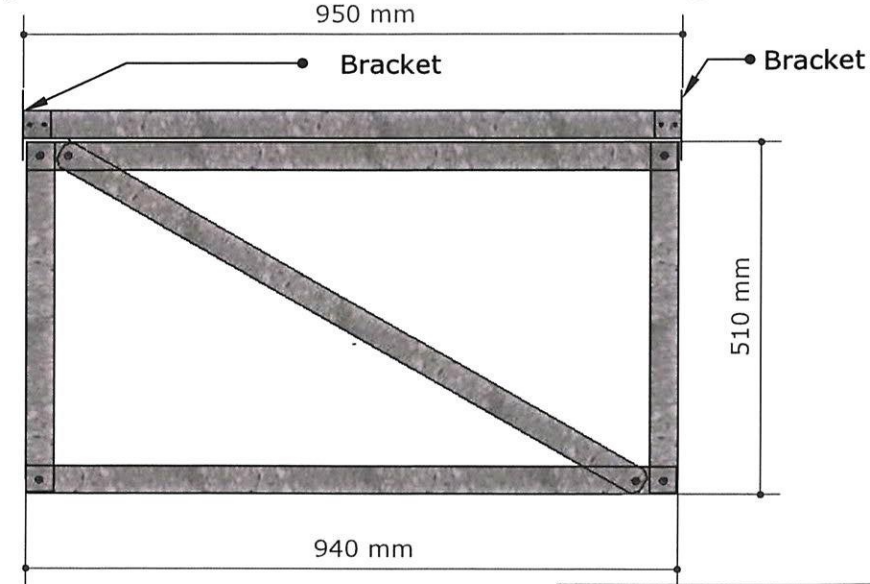

Drawing	Greenhouse side window	Quantity	optional	Screws	12

Item ID	QTY	Length
2,3	2	508.0 mm
4	1	~ 969.8 mm
1,5	2	~ 938.0 mm
6	1	~ 950.0 mm
Meterage		4.812

1. **1. Install window part Nr.6 at your desired height between greenhouse frames "Frame" using the brackets included in package**
2. **2. Screw side window "SW" to part Nr.6 using hinges and screws included in the package**

Greenhouse COMFORT 2x4 meter				
Rasēja		20.03.2024	Side window installation	
Pasūtītājs				
			Lapa 16	

[Bracket indicates the orientation of the profile