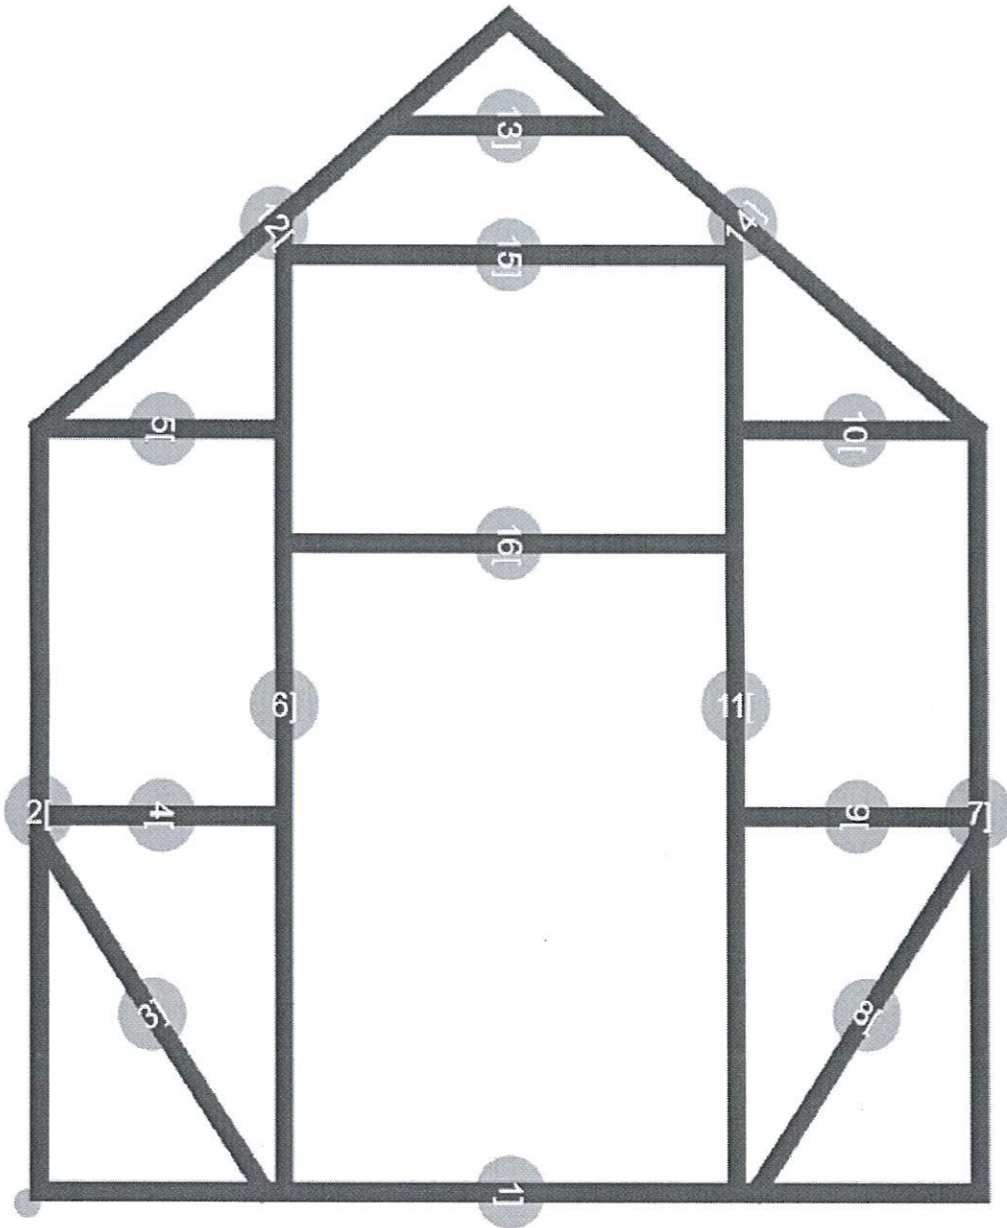

COMFORT 2x4m

Drawing	RF	Quantity	8	Screws	8

Item ID	QTY	Length
2,4	2	~ 688.1 mm
1,3	2	~ 947.9 mm
Meterage		3.272