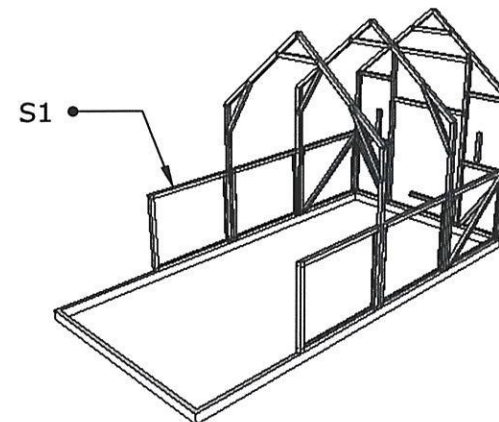

Part name	Quantity
FW 2	1
D	4
Frame	3
S1	4
FW1	1
RF	8
Door	1
Window	2
Side window	optional

Attention!

Greenhouse frame is meant to be mounted on foundation. During winter season snow cover from greenhouse roof needs to be cleared and install temporary wooden support beams if needed.

[Bracket indicates the orientation of the profile

Greenhouse COMFORT 2x4 meter					
Rasēja		20.03.2024	Frame set: Door		
Pasūtītājs					Lapa 9

Drawing	Window	Quantity	2	Screws	12
----------------	--------	-----------------	---	---------------	----

Item ID	QTY	Length
2,3	2	508.0 mm
4	1	~ 943.9 mm
1,5	2	~ 888.0 mm
Meterage		3.736

[Bracket indicates the orientation of the profile

Greenhouse COMFORT 2x4 meter					
Rasēja			20.03.2024		Frame set: Window
Pasūtītājs					
					Lapa 10

Greenhouse COMFORT 2x4 meter				
Rasēja		20.03.2024	Assembly: Left view	
Pasūtītājs				Lapa 11

Greenhouse COMFORT 2x4 meter

Rasēja

20.03.2024

Assembly step 1-4

Pasūtītājs

Greenhouse COMFORT 2x4 meter

Rasēja