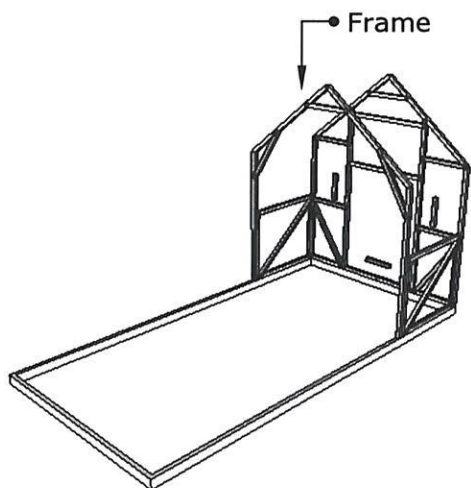

Greenhouse COMFORT 2x4 meter

Rasēja

20.03.2024

Assembly step 1-4

Pasūtītājs