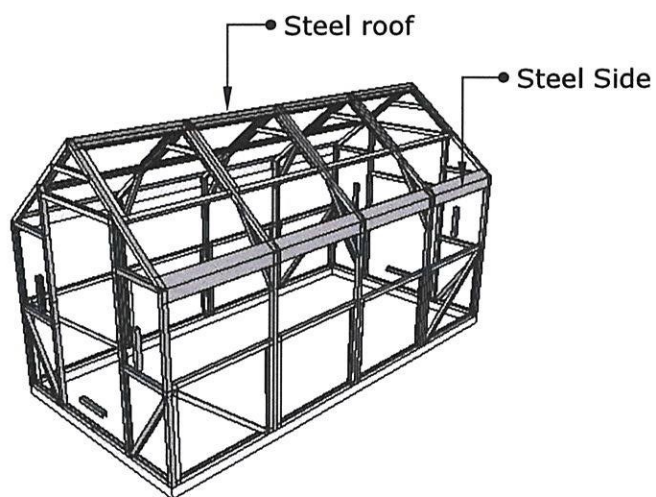

Greenhouse COMFORT 2x4 meter

Rasēja

20.03.2024

Assembly step 9-11

Pasūtītājs