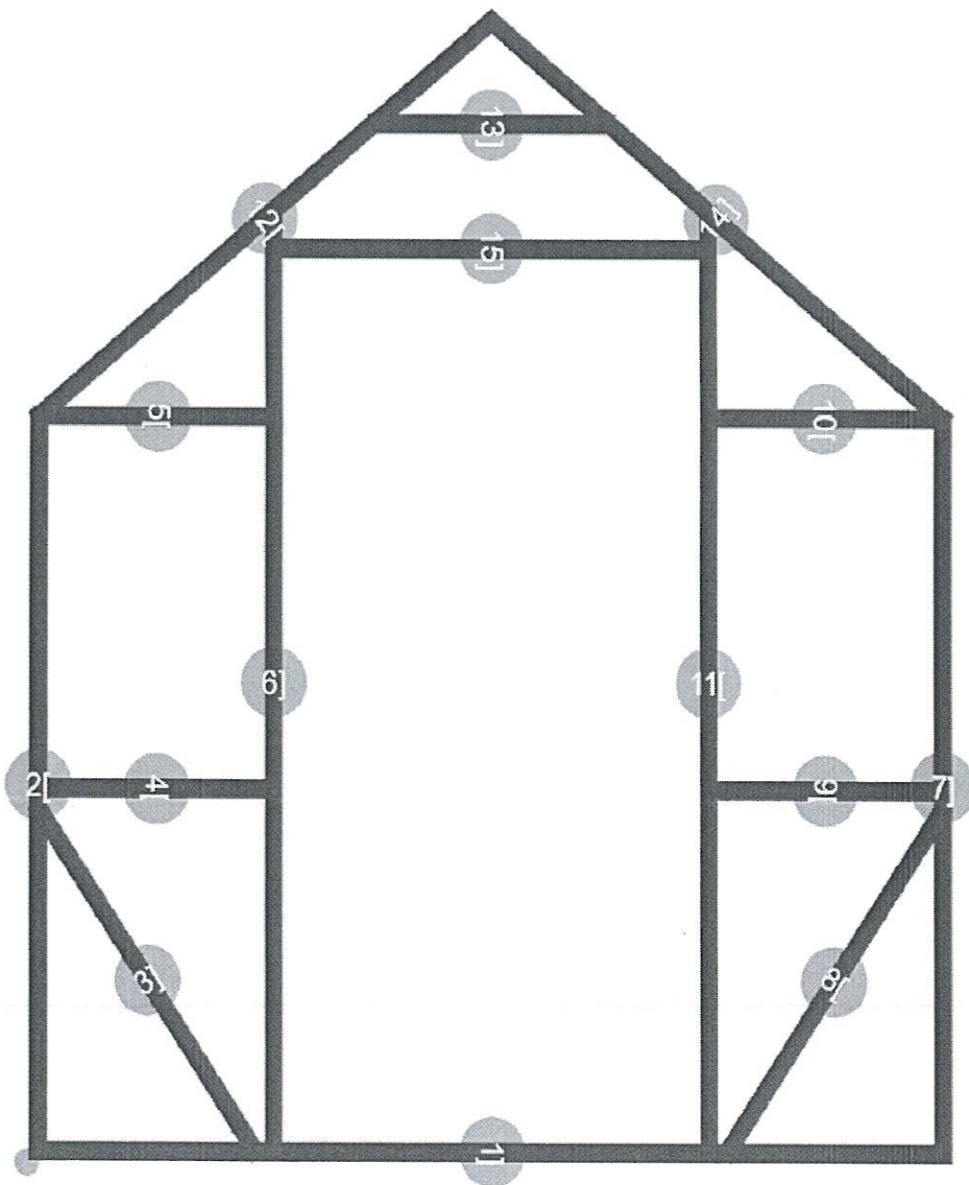

Greenhouse COMFORT 2x4 meter

Rasēja		20.03.2024
Pasūtītājs		

Title Page

TECHNICAL SPECIFICATION			
No.	Description	Measures	Quantity
	Greenhouse frame COMFORT (2023)		
1	Frame screws 5,5x19	pcs	160
2	Screws for polycarbonate 4,8x19	pcs	370
3	Self- tapping screws 4,8x19	pcs	125
4	Washers for polycarbonate 5.5x30x1.0mm	pcs	250
5	Roof skates 1,05m	pcs	12
6	Door handle	set	ø 1
7	Hinges	pcs	6
8	Hooks	pcs	3
9	Door stopper	pcs	2
10	Polycarbonate 2,1x6m + 2,1x4,2m / or	sheets	2+1
	Cut to size polycarbonate (1 boxes= 8 sheets /1,50x1,05m + 4 sheets / 1,05x1,35m	boxes	2

Part name	Quantity
FW 2	1
D	4
Frame	3
S1	4
FW1	1
RF	8
Door	1
Window	2
Side window	optional

Attention!

Greenhouse frame is meant to be mounted on foundation. During winter season snow cover from greenhouse roof needs to be cleared and install temporary wooden support beams if needed.

Greenhouse COMFORT 2x4 meter				
Rasēja		20.03.2024	Specification	
Pasūtītājs				
			Lapa 2	

COMFORT 2x4m

Panel Drawing: FW1.1

Drawing	D	Quantity	4	Screws	12
---------	---	----------	---	--------	----

Item ID	QTY	Length
2,3	2	~ 803.7 mm
4	1	~ 1162.0 mm
1,5	2	~ 947.9 mm
Meterage		4.665

Item ID	QTY	Length
1,2	2	~ 1514.9 mm
3	1	~ 710.7 mm
4,7	2	~ 1295.9 mm
5	1	~ 540.0 mm
6	1	~ 709.7 mm
Meterage		7.582

[Bracket indicates the orientation of the profile

Greenhouse COMFORT 2x4 meter					
Rasēja		20.03.2024	Frame set: Frame		
Pasūtītājs					Lapa 5