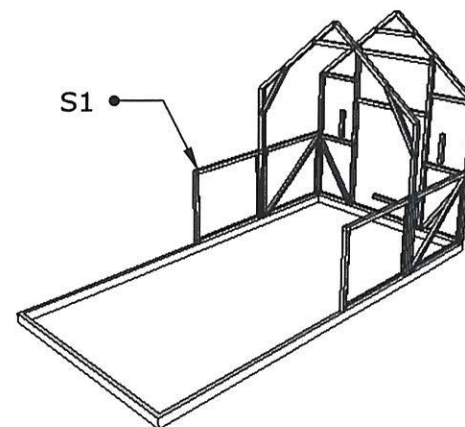

Greenhouse COMFORT 2x4 meter

Rasēja

20.03.2024

Assembly step 1-4

Pasūtītājs